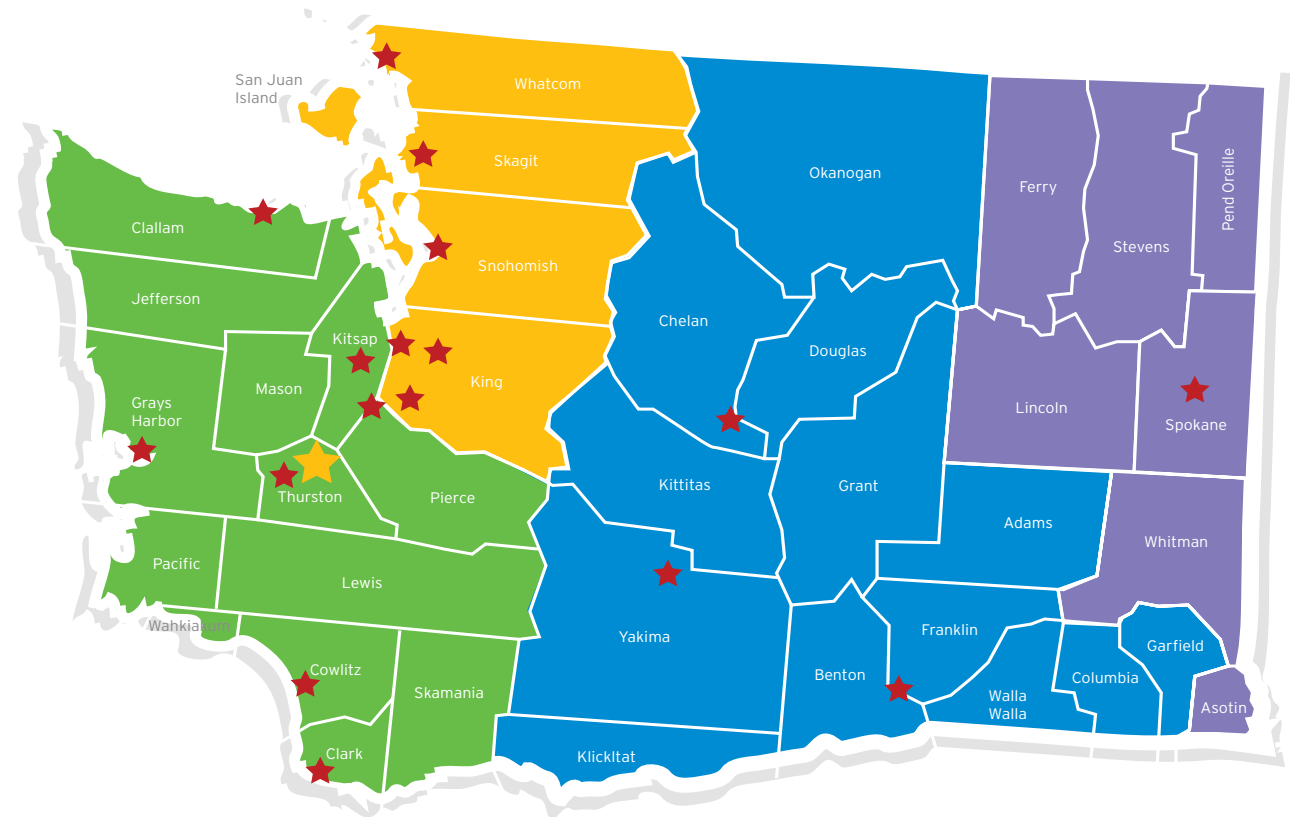

# The Department of Early Learning's Service Areas

## DEL office locations

- |              |            |
|--------------|------------|
| ABERDEEN     | SEATTLE    |
| BELLEVUE     | SPOKANE    |
| BELLINGHAM   | TACOMA     |
| BREMERTON    | TRI-CITIES |
| EVERETT      | TUMWATER   |
| KELSO        | VANCOUVER  |
| KING SOUTH   | WENATCHEE  |
| MOUNT VERNON | YAKIMA     |
| PORT ANGELES |            |