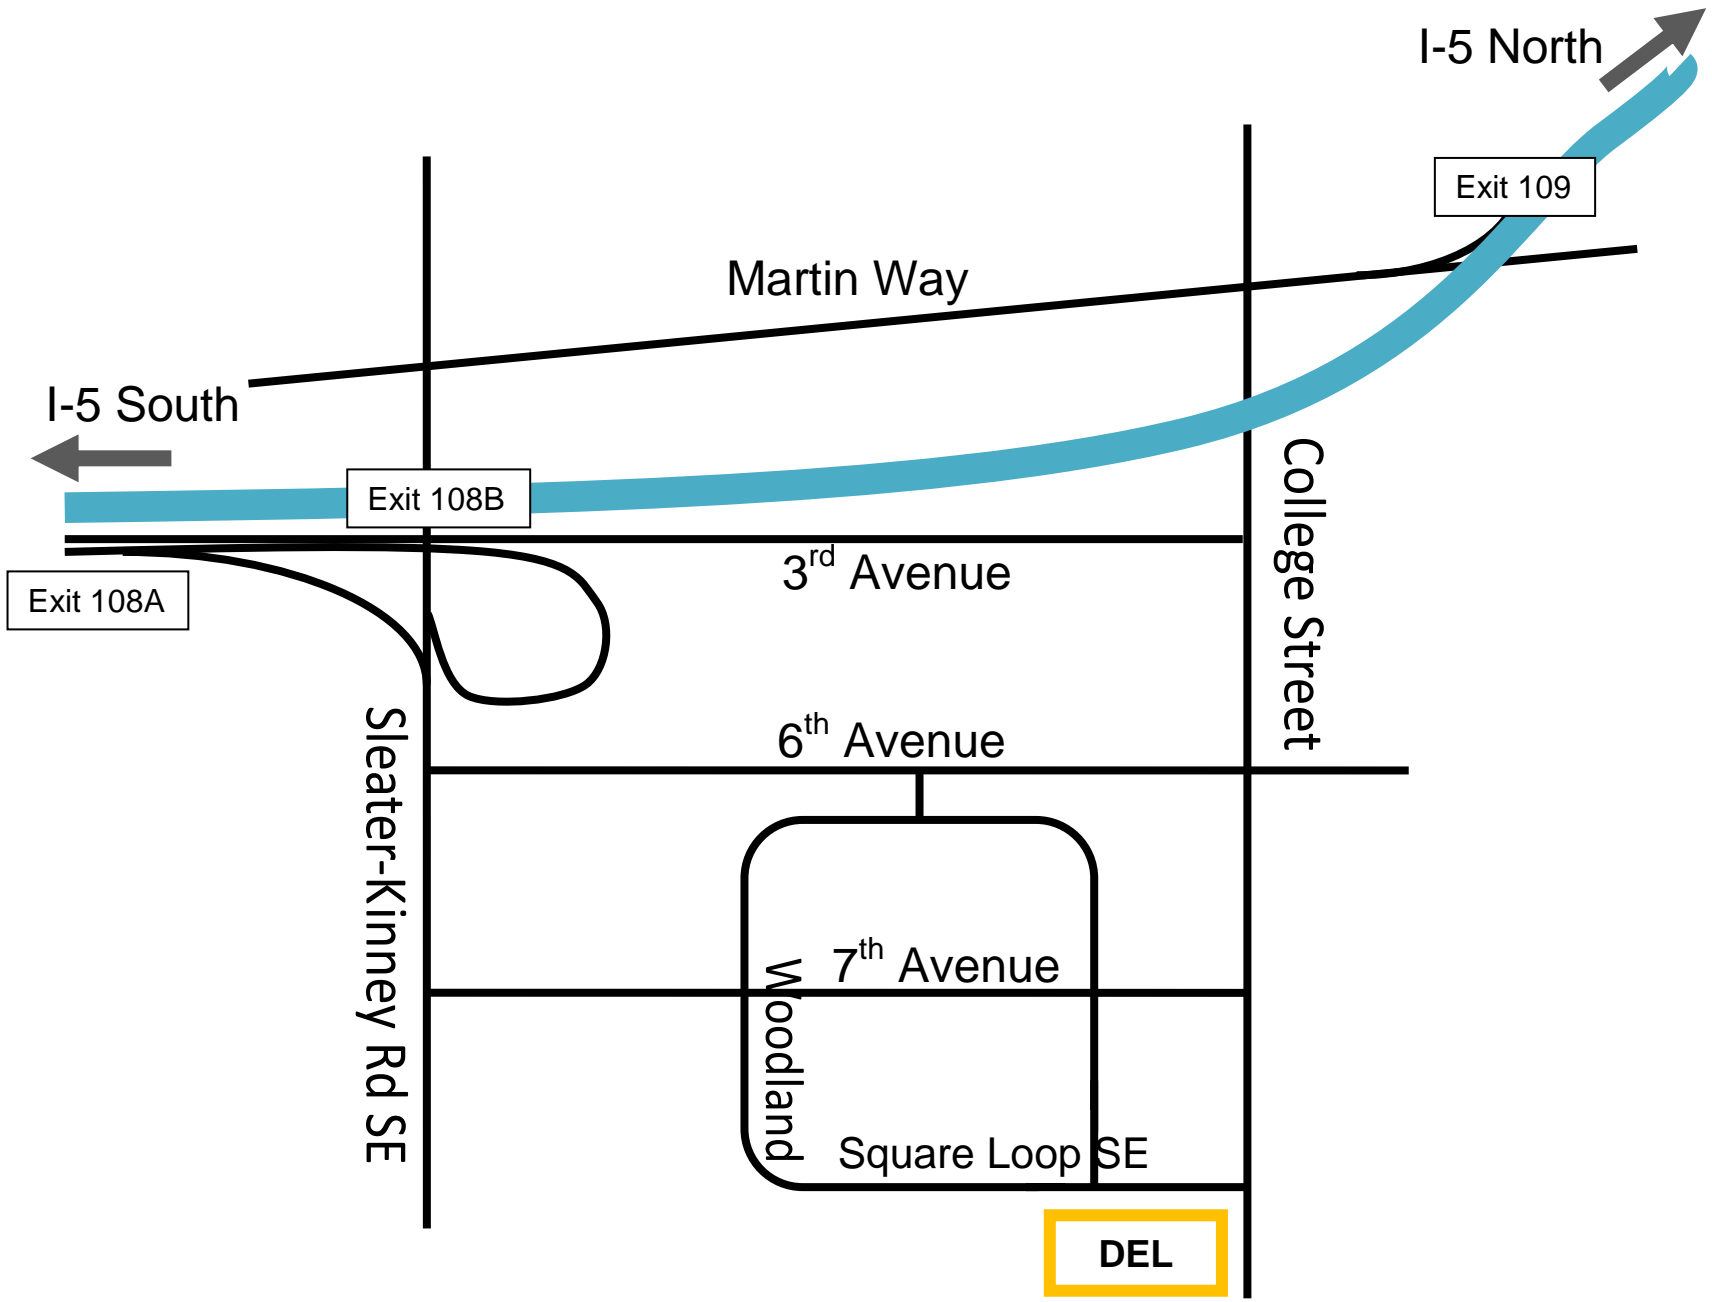

Directions to Department of Early Learning State Office
649 Woodland Square Loop, S.E.
Lacey, WA 98503
360.725.4665
Toll-free: 1.866.482.4325

From I-5 (South)

Take Exit 108 toward Sleater-Kinney Road/College Street
Remain in the left lane and continue toward College Street (Holiday Inn Express and Candlewood Suites will be on your left)
Turn right onto College Street
Turn right onto Woodland Square Loop, S.E.
Immediately turn left into the Department of Early Learning (DEL) parking lot
DEL shares a building with Harbor Stone Credit Union and is on the corner of College Street and Woodland Square Loop, S.E.

From I-5 (North)

Take Exit 109 Martin Way/Sleater-Kinney Road
Turn right on Martin Way
Immediately move into the left turn lane
Turn left onto College Street
Turn right onto Woodland Square Loop, S.E.
Immediately turn left into the Department of Early Learning (DEL) parking lot
DEL shares a building with Harbor Stone Credit Union and is on the corner of College Street and Woodland Square Loop, S.E.

Exit 108A

Exit 108B

Exit 109

I-5 South

I-5 North

Martin Way

College Street

3rd Avenue

6th Avenue

7th Avenue

Square Loop SE

Sleater-Kinney Rd SE

Woodland

DEL